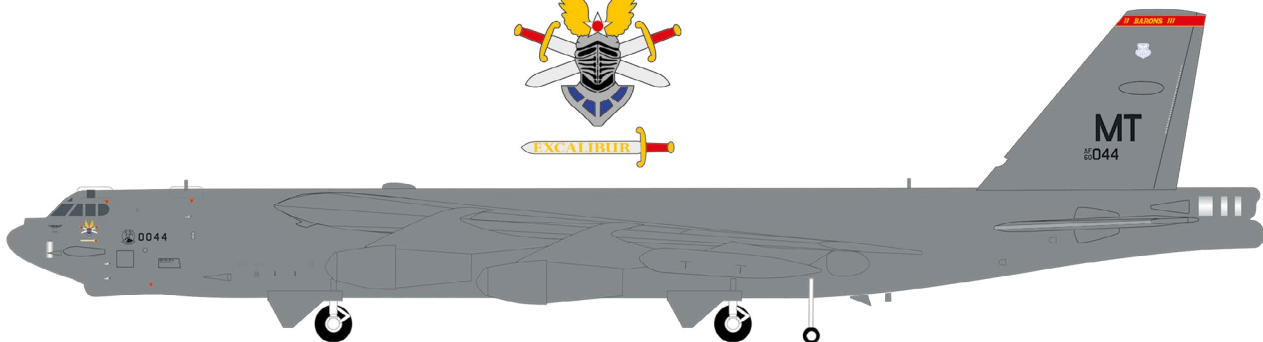

573467
U.S. Air Force Boeing B-52H Stratofortress - 23rd Bomb Squadron "Barons", 5th Bomb Wing, Minot Air Base "Excalibur" – 60-0044

↔ 23,3 cm ↻ 1:200
109,95 €